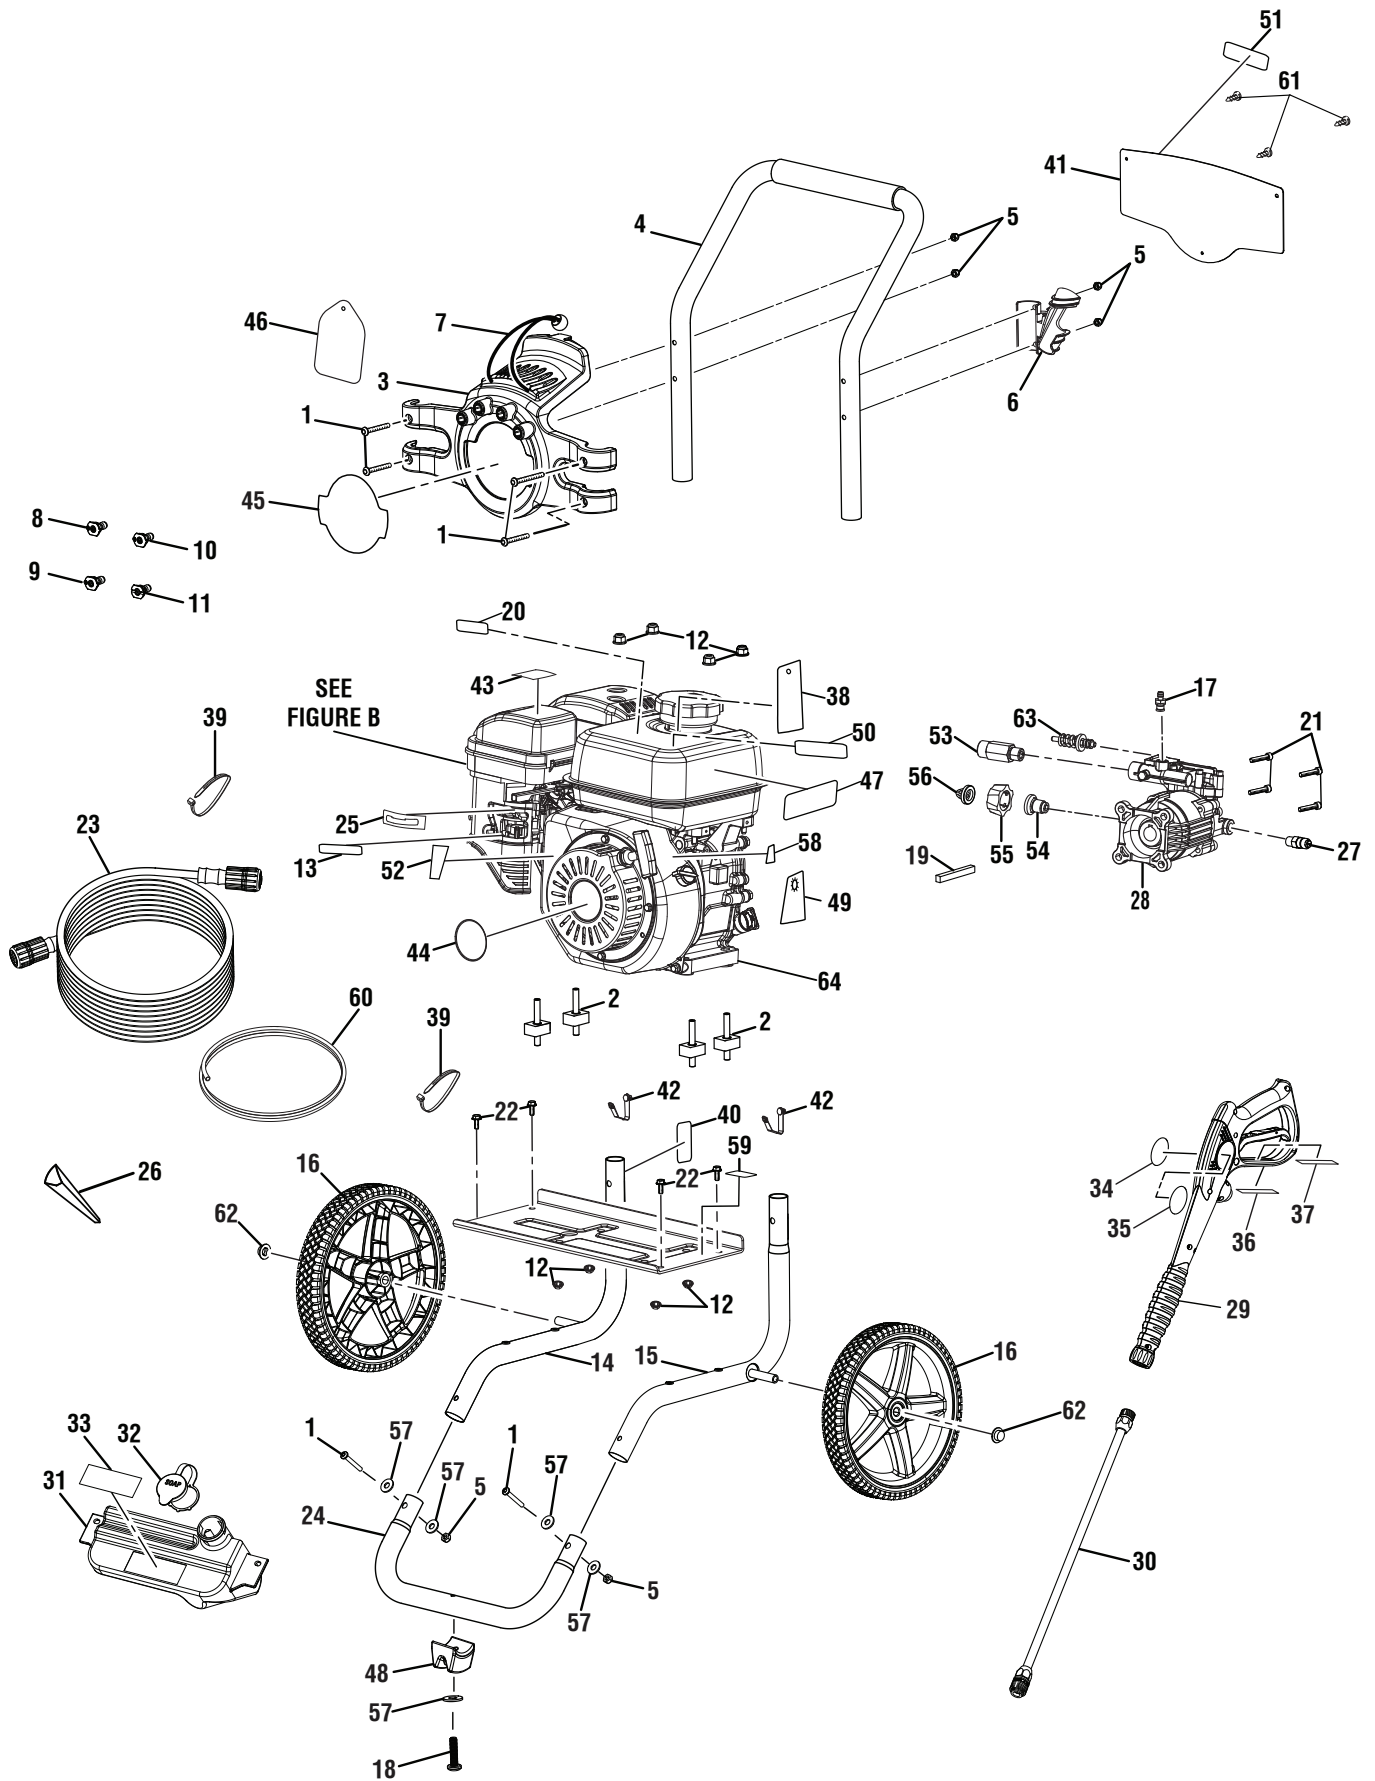

POWERSTROKE PRESSURE WASHER – ITEM NO. PS80533

POWERSTROKE PRESSURE WASHER – ITEM NO. PS80533

The item and manufacturing numbers will be found on a label attached to the engine plate. Always mention the item and manufacturing numbers in all correspondence regarding your **PRESSURE WASHER** or when ordering replacement parts.

KEY PART NO. NUMBER	DESCRIPTION	QTY	KEY PART NO. NUMBER	DESCRIPTION	QTY
1	661503015 Screw (M6 x 48 mm, T30 Torx Hd.)	6	36	940654228 Warning Label (Fr/Sp)	1
2	570554005 Engine Isolator	4	37	940786020 Label (Wand Rating)	1
3	310673005 Hose and Nozzle Holder Assembly (Inc. Key 7)	1	38	940473011 Danger Hangtag	1
4	308638042 Handle w/Foam	1	39	900333015 Wire Tie	2
5	678610006 Lock Nut (M6)	6	40	940947006 Combustion Warning Label	1
6	519313009 Wand Holder	1	41	524408026 Quick Start Panel	1
7	310664001 Bungee Cord Assembly	1	42	308421004 Lock Button w/Spring Clip	2
8	308700030 40° Nozzle	1	43	940680065 Hot Surface Label	1
9	308706011 Soap Nozzle	1	44	940633035 Recoil Label	1
10	308699029 25° Nozzle	1	45	940779126 Performance Label	1
11	308697029 0° Nozzle	1	46	961039005 Nozzle Hangtag	1
12	678774002 Flange Nut (M8 x 1.25)	8	47	940894020 Danger Label	1
13	941709001 Fuel On-Off Label	1	48	561307007 Rubber Foot	1
14	310703021 Main Frame Assembly (Left, Inc. Key No. 42)	1	49	940889002 Dipstick Hangtag	1
15	310704024 Main Frame Assembly (Right, Inc. Key No. 42)	1	50	940872003 No E85 Label	1
16	308451053 Wheel	2	51	941486002 Inquiries Label	1
17	308452002 Detergent Suction Kit	1	52	940647084 Fuel Valve Label	1
18	660224009 Bolt (M6 x 25 mm, T30 Torx Hd.)	1	53	308862003 Outlet Tube	1
19	678041007 Output Shaft Key (40 mm)	1	54	642058001 Spindle	1
20	940899003 Do Not Mix Label	1	55	310993003 Collar	1
21	660739002 Bolt (5/16-24 x 23 mm, Soc.Hex Hd.)	4	56	308662001 Filter Screen (Pump Inlet)	1
22	661505020 Flange Bolt (M6 x 16 mm)	4	57	638128004 Washer (1/4 in.)	5
23	308835006 Hose (25 ft.)	1	58	940708018 Engine On/Off Label	1
24	310742026 Front Frame (Incs. Key No. 18, 48 & 57)	1	59	940871010 Oil Fill Location Label	1
25	940647083 Choke Label	1	60	561399011 Chemical Siphon Tube	1
26	519314001 Funnel	1	61	660923016 Screw (#6-20)	3
27	678169004 Thermal Release Valve	1	62	679957001 Push Cap Nut	2
28	308653057 Pump	1	63	310924003 Unloader Valve Assembly	1
29	308760019 Trigger Handle Assembly	1	64	Note A Engine	1
30	308506006 Extension Wand	1	Not Shown:		
31	580875008 Soap Tank	1	120968035	High Altitude Kit, R180-S (3000-6000 ft., Not Included)	
32	310650004 Soap Tank Cap	1	120968036	High Altitude Kit, R180-S (6000-8000 ft., Not Included)	
33	941608010 Soap Dilution Label	1	990000928	Operator's Manual	
34	940786025 Label (Wand Logo)	1	990000930	Quick Start Guide	
35	940654084 Warning Label (En)	1			

NOTE A: OWT Industries, Inc., will not provide complete engines as replacement parts. Engines are covered through the engine manufacturer's warranty. Consult the accompanying engine manual or contact our service department for assistance.